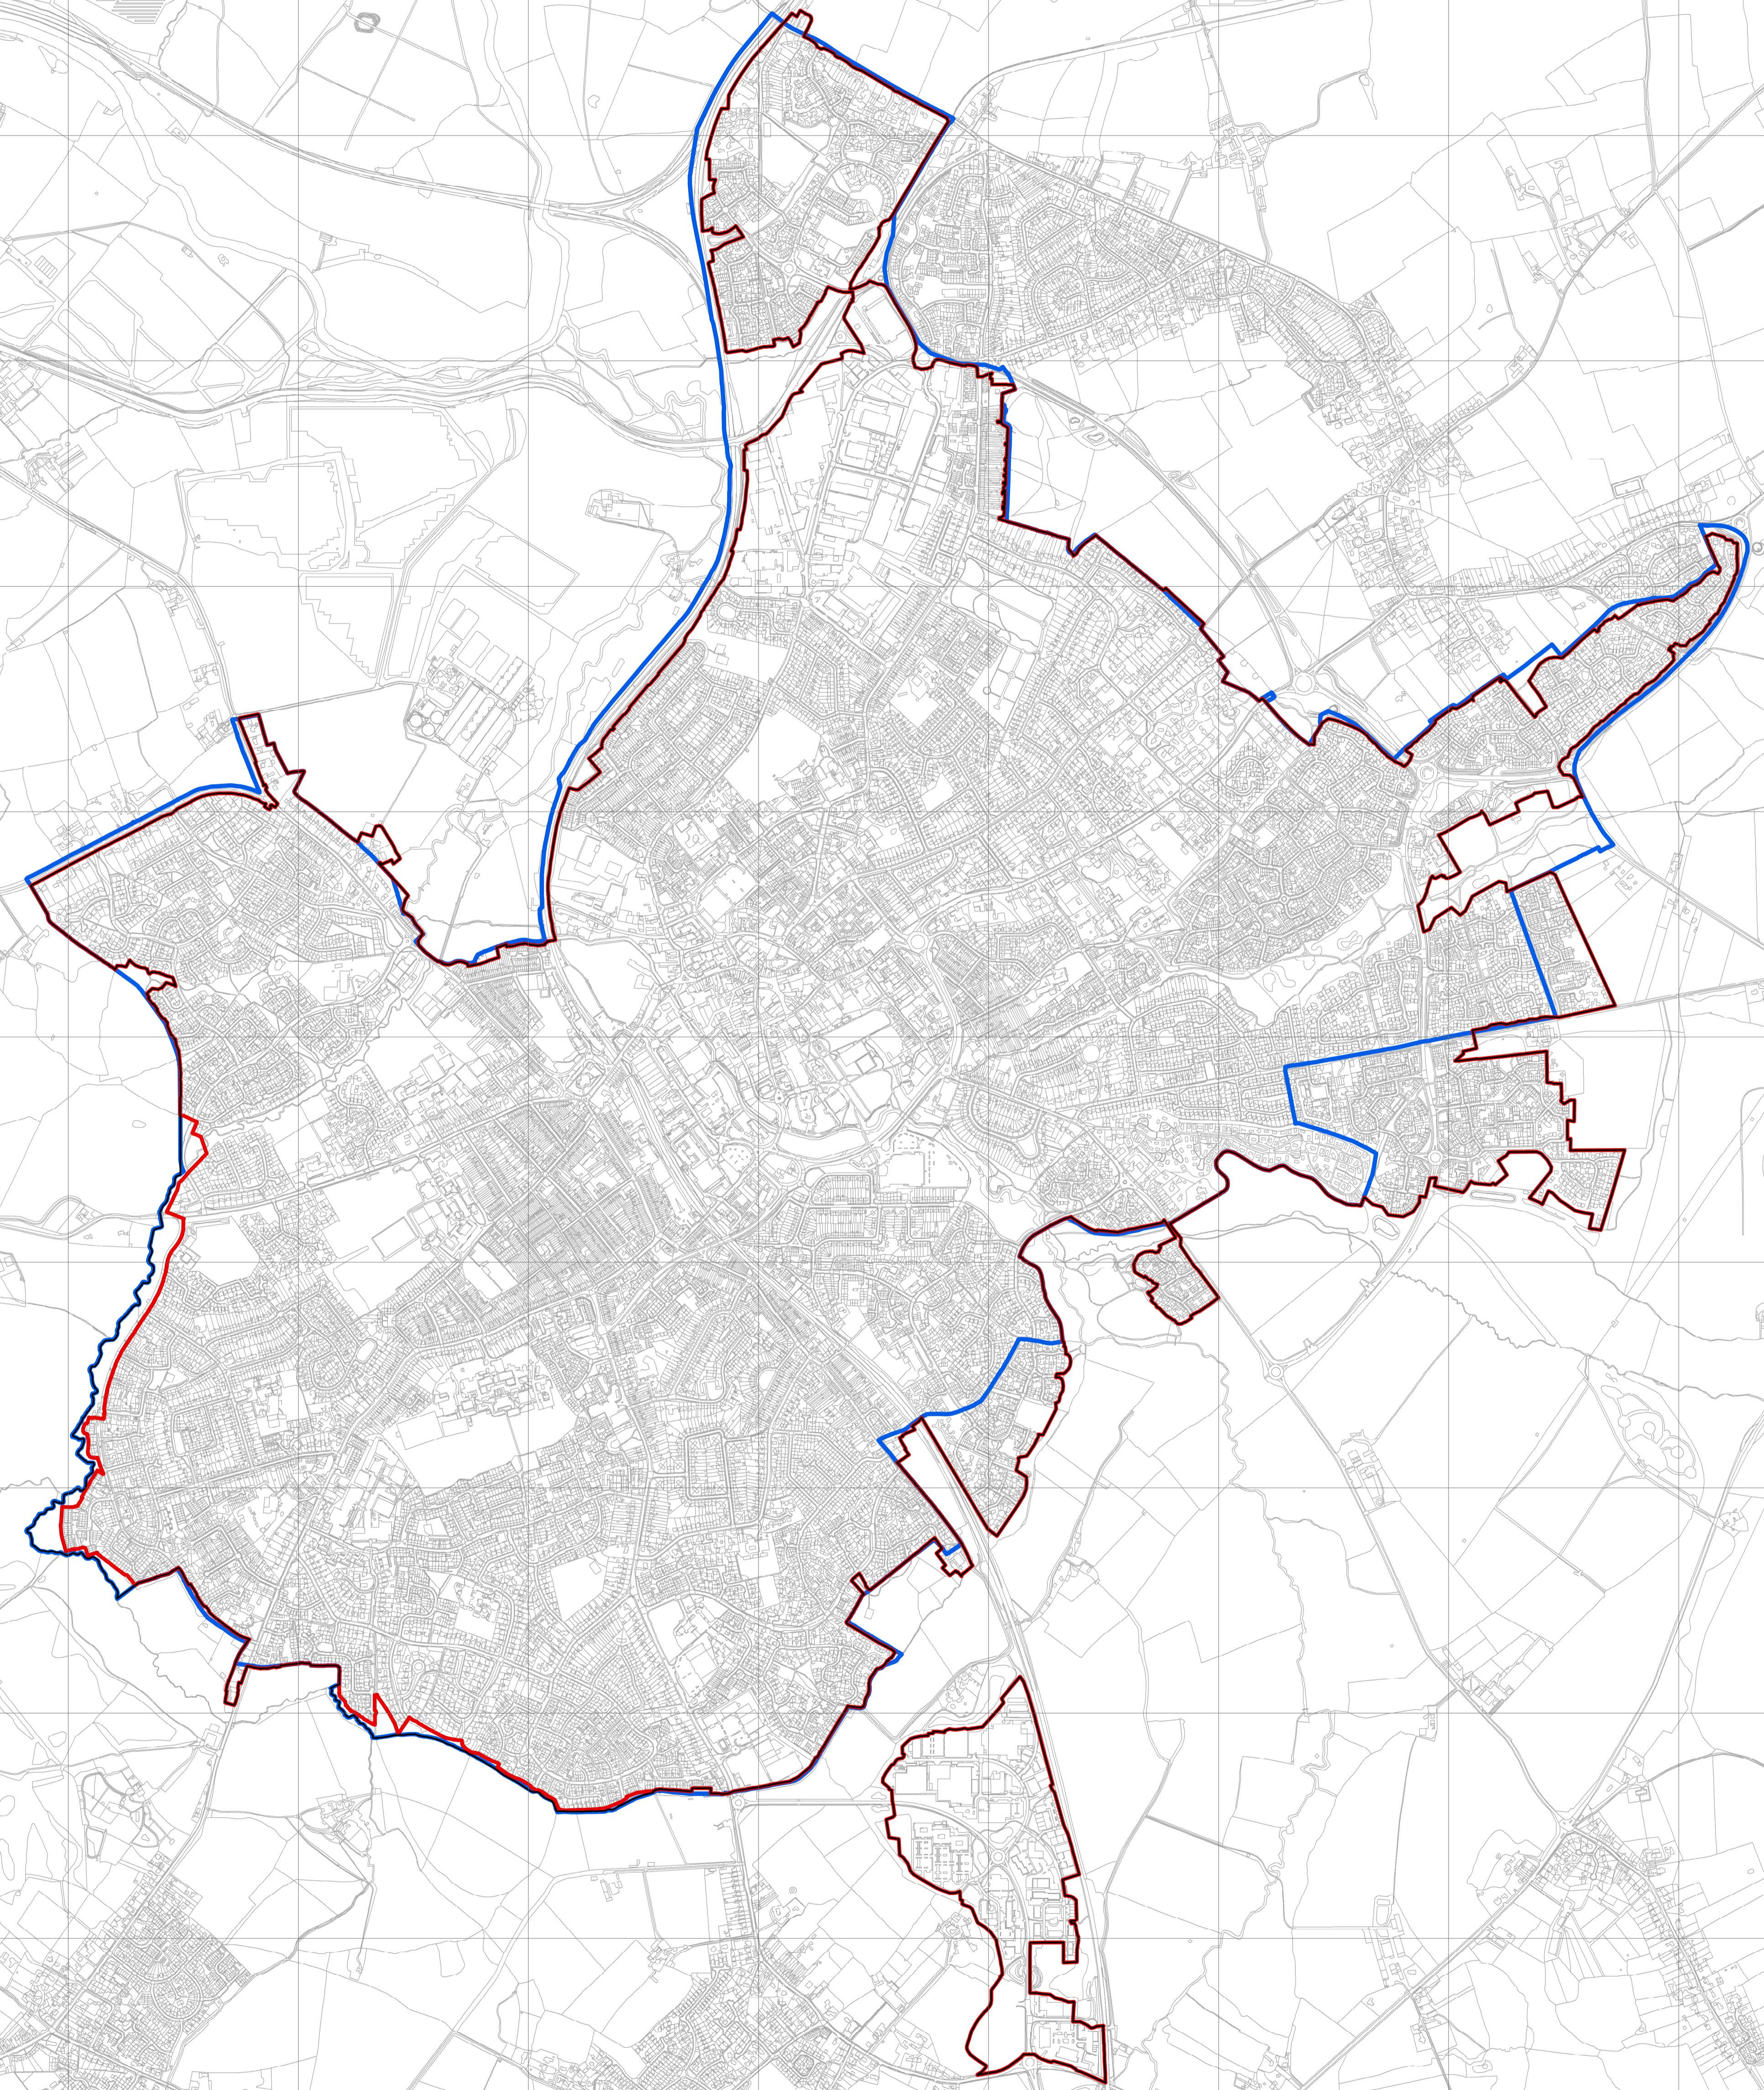

Trowbridge
Proposals for Revised Settlement Boundaries

- Settlement Boundary (HSAP Submission May 2018)
- Settlement Boundary (HSAP Pre Submission June 2017)
- Settlement Boundary (WCS January 2015)